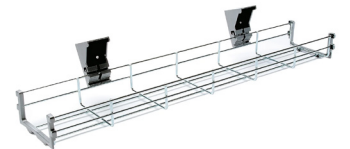

From Only
£44
each

CABLE BASKETS

CODE	DESCRIPTION	PRICE
DD-ICB800SLV	IMPULSE 800 MM CABLE BASKET SILVER	£44
DD-ICB10SILV	IMPULSE 1000 MM CABLE BASKET SILVER	£46
DD-ICB12SLV	IMPULSE 1200 MM CABLE BASKET SILVER	£52
DD-ICB14SLV	IMPULSE 1400 MM CABLE BASKET SILVER	£54
DD-ICB16SLV	IMPULSE 1600 MM CABLE BASKET SILVER	£57