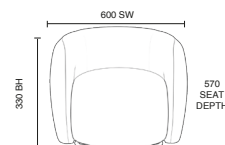

### Dimensions

Swivel Accent Chair

Sofa

Footstool

PHBOT  
Phoebe Footstool Cream Bouclé Fabric

Options	Code	RRP
Curved Sofa	PHBSF	£1,793
Swivel Accent Chair	PHBSA	£957
Footstool	PHBOT	£299

Stock Option: Cream Bouclé Fabric