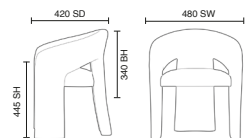

Dimensions

Code	RRP
BOHAR	£452

Contact us for further information on our range of bespoke upholstery options.