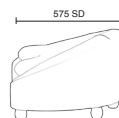

Dimensions

Code	RRP
MMISF	£1,729

Contact us for further information on our range of bespoke upholstery options.

EMMY

NEW!