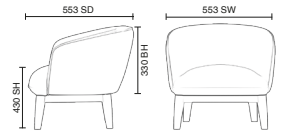

Dimensions

Code	RRP
LLUAR	£732

Contact us for further information on our range of bespoke upholstery options.

BOHO **NEW!**