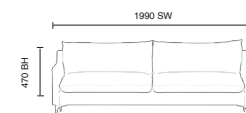

Dimensions

Code	RRP
EMYSF	£1,657

Contact us for further information on our range of bespoke upholstery options.