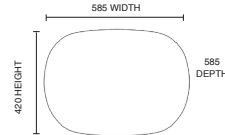

### Dimensions

Swivel Accent Chair

Sofa

Footstool

PHBOT  
Phoebe Footstool Cream Bouclé Fabric

Options	Code	RRP
Curved Sofa	PHBSF	£1,793
Swivel Accent Chair	PHBSA	£957
Footstool	PHBOT	£299

Stock Option: Cream Bouclé Fabric