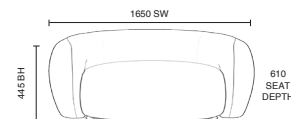

### Dimensions

Swivel Accent Chair

Sofa

Footstool

PHBOT  
Phoebe Footstool Cream Bouclé Fabric

Options	Code	RRP
Curved Sofa	PHBSF	£1,793
Swivel Accent Chair	PHBSA	£957
Footstool	PHBOT	£299

Stock Option: Cream Bouclé Fabric